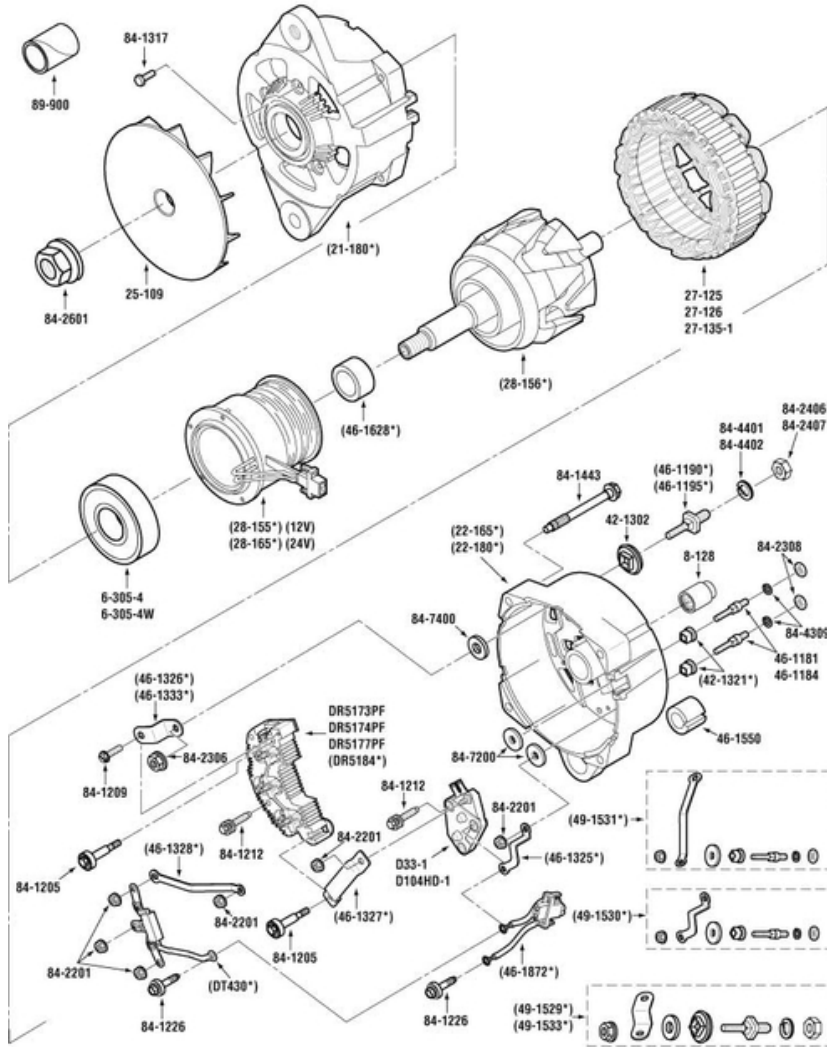

### for Delco 23SI Series IR/EF Alternators

\*Under Development